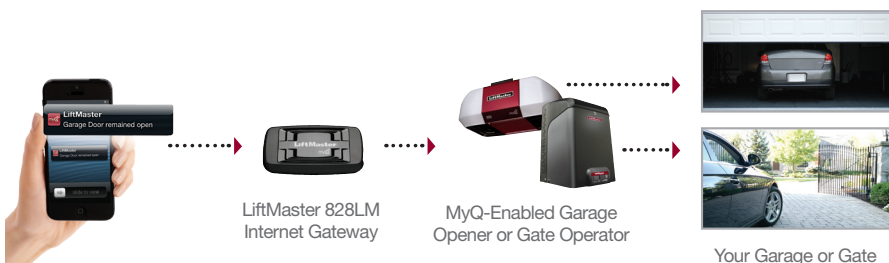

Enables Smartphone Control - For LiftMaster® MyQ®-Enabled Garage Door Openers

Imagine being at the office receiving an alert if you left your garage or gate open. Or being able to turn on your lights before you get home. The LiftMaster 828LM Internet Gateway, which connects to your router and enables smartphone control, does this by letting you monitor, open and close your garage door or gate from anywhere and control home lighting.

Connectivity

- **MyQ Technology** enables you to securely monitor and control your garage door opener, gate operator and home lighting with your smartphone, tablet or computer.
- **Alerts** can be received as email or pop-up (push) notifications on your mobile device so that you always know the status of your garage door, gate operator and home lighting.
- **MyQ mobile app** is a free download requiring no annual activation fee.

Performance

- **Controls up to two garage doors** at once and up to 16 MyQ-Enabled devices.
- **Easy connection** to your home router.

Compatibility

- **Works only with LiftMaster MyQ-Enabled** Garage Door Openers (with MyQ logo and yellow learn button) and Gate Operators and MyQ Accessories:
 - LiftMaster 8500, 8550, 8557, 8587, 8355, 8360 Garage Door Openers
 - LiftMaster CSW24V, CSL24V, LA500 Gate Operators
 - LiftMaster 888LM MyQ Control Panel, LiftMaster 823LM Remote Light Switch, LiftMaster 825LM Remote Light

Optional Accessories:

Garage and Gate Monitor (829LM)

Enables you to monitor and close up to four garage doors or gates from any room in your house. *Does not require the LiftMaster Internet Gateway.*

Remote Light Control (825LM)