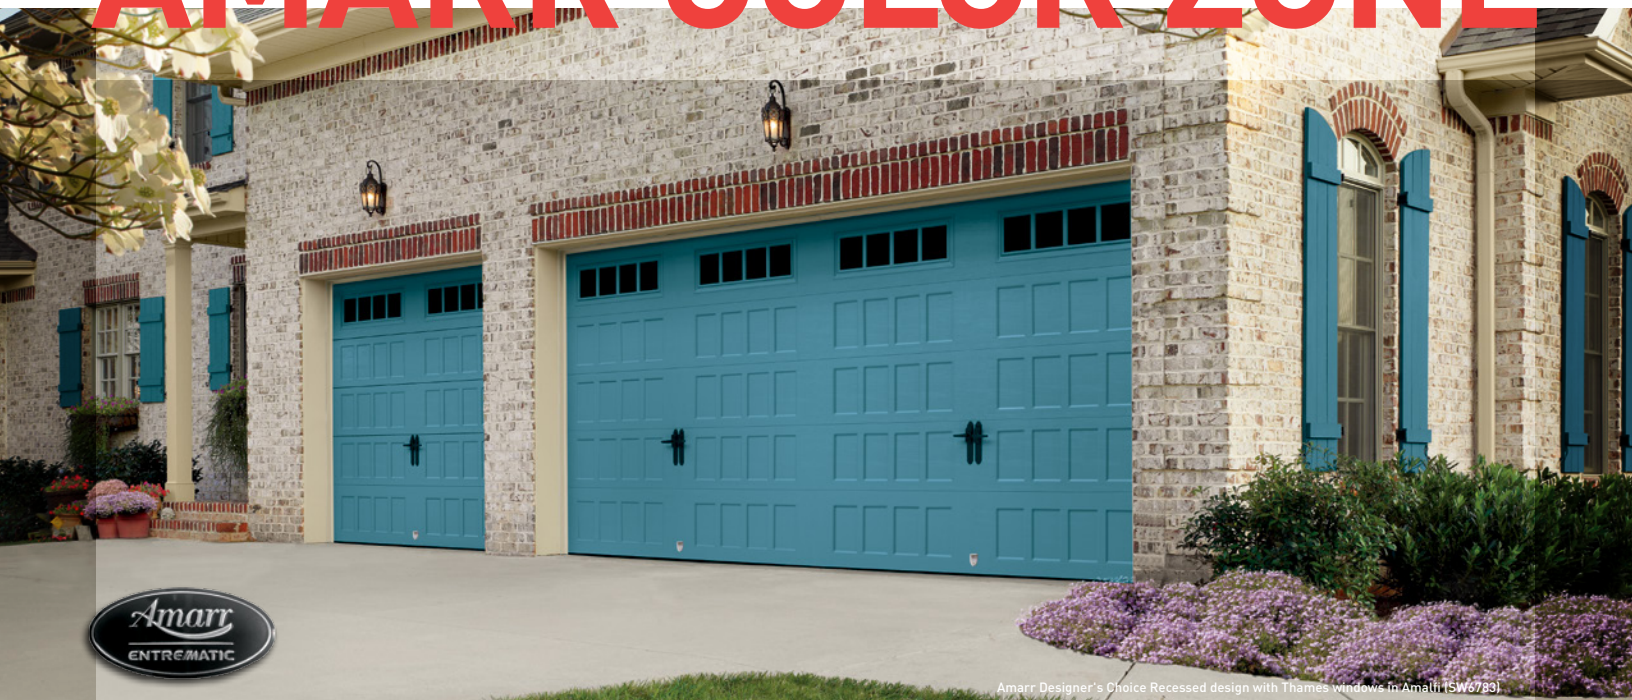

AMARR COLOR ZONE

Amarr Designer's Choice Recessed design with Thames windows in Amarrli (SW6783)

Embrace your inner designer. Whether you are looking for the perfect match for your home's shutters, trim or front door; or you want to make a bold statement on a commercial building, Amarr Color Zone gives you the chance.

- Available on all Amarr residential* or commercial steel sectional doors up to 20' wide.
- In a multi-step process, your chosen color is applied as a top coat to Amarr pre-painted, galvanized steel sections giving your door one more layer of protection from the elements.
- Same warranty as Amarr standard door colors. Some dark color and construction combination exceptions apply. See approved color list for details.
- Sherwin-Williams SnapDry™ is resistant to dirt, fingerprints and UV weathering.
- A list of approved colors can be found at www.amarr.com/amarr_color_zone Visit a Sherwin-Williams store to choose from more than 500 SnapDry™ paint colors.