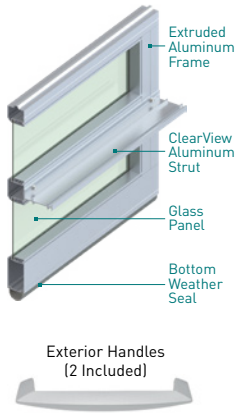

Amarr® Horizon

Construction

ALUMINUM HO1000

An Amarr Horizon HO1000 multiview door offers unique styling to match any modern architecture.

- Extruded aluminum frame provides durability, low maintenance and corrosion resistance
- Tongue and groove section joints provide additional protection against the elements
- ClearView Aluminum Strut System does not restrict viewing area and adds strength and durability
- Equal glass heights in all sections of a door
- Glass expands up to 8'2" wide

Specifications

AMARR HORIZON HO1000

FRAME CONSTRUCTION	2" thick aluminum
SECTION HEIGHTS	Varies by door height
DOOR WIDTHS	2' – 20' 2" (in 1" increments)
DOOR HEIGHTS	6' – 20' 1"
CLEARVIEW STRUT SYSTEM	Only required for doors ≥ 16'
WIND LOAD¹ AVAILABLE	NA
FINISH WARRANTY²	5 Years
WORKMANSHIP WARRANTY²	5 Years
HARDWARE WARRANTY²	5 Years

Door Configurations

For Single Pane Glazing		
Door Width	# Center Stiles	# Windows/Section
Up to 8' 2"	0	2
8' 3" – 16' 2"	1	4
16' 3" – 20' 2"	2	6

For Insulated Glazing		
Door Width	# Center Stiles	# Windows/Section
Up to 10' 2"	1	4
10' 3" – 16' 2"	2	6
16' 3" – 20' 2"	3	8

Glazing Options

	Single Pane										Insulated			
	Tempered				Laminated	Polycarbonate			Acrylic			Tempered		
	3/16" STD	3/16" Low-E	1/4"	1/4" Low-E		1/4"	Single 1/8"	Single 1/4"	Tri-Wall 5/8"	1/8"	1/4"	1/2"	1/2"	1/2" Low-E
CLEAR														
OBSCURE	•													
GRAY	•											•	•	
BRONZE	•							•				•	•	
GREEN	•											•	•	
FROST	•		•					•				•		
SNOW					•			•						
WHITEOUT					•									
BLACK ICE					•									

Entrematic and Amarr as words and logos are trademarks owned by Entrematic Group AB or companies within the Entrematic Group.

©Entrematic Group AB 2017. All rights reserved. Printed in USA Form #6371117/40M/GVS

Colors

Actual color may vary from samples shown.

IN STOCK FINISHES

ANODIZE

PAINT

SPECIAL ORDER FINISHES

Longer lead time and price upcharge may apply.