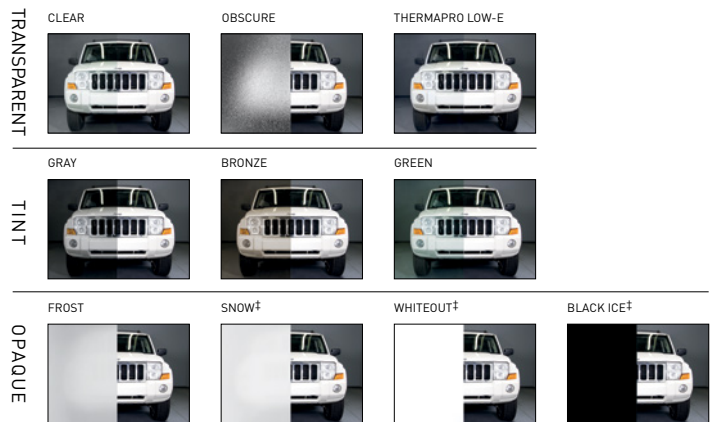

Glass

Glass is tempered and available as single pane or insulated.

[†]Laminated, not tempered. Insulated glass not available.

ENTRE/MATIC

Entrematic
165 Carriage Court
Winston-Salem, NC 27105
800.503.DOOR
www.amarr.com

YOUR LOCAL AMARR DEALER:

JDT Garage Door Service
602-703-9582
info@jdtgaragedoor.com