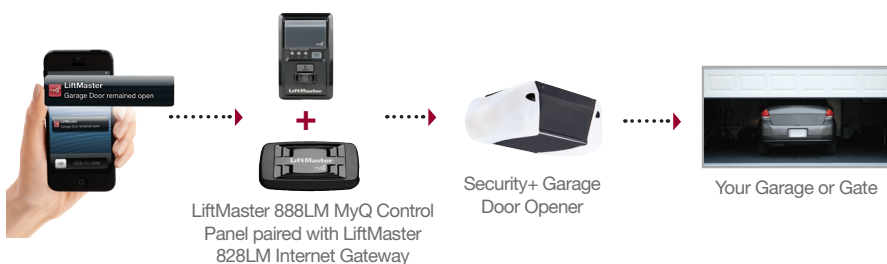

Compatibility

- **For LiftMaster Security+®** Garage Door Openers manufactured after 1998. Look for a purple “Learn” button and antenna wire or orange/red “Learn” button with a gray antenna wire.

Optional Accessories:

LiftMaster Internet Gateway (828LM)

Connect your MyQ-Enabled Garage Door Opener and accessories to the Internet with this device.

Garage and Gate Monitor (829LM)

Enables you to monitor and close up to four garage doors or gates from any room in your house. *Does not require the LiftMaster Internet Gateway.*

Remote Light Control (825LM)

Allows you to control any lamp with your garage door opener remote control or smartphone via the LiftMaster Internet Gateway.

Remote Light Switch (823LM)

Replaces your existing wall switch to allow you to control home lighting with your garage door opener remote control or smartphone via the LiftMaster Internet Gateway.